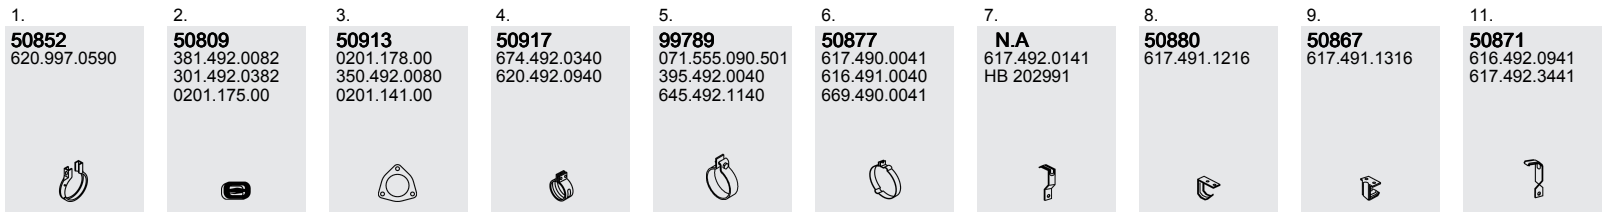

Mounting Parts

Vertical
LHD
Standard

Manufacturers part numbers are quoted for reference only