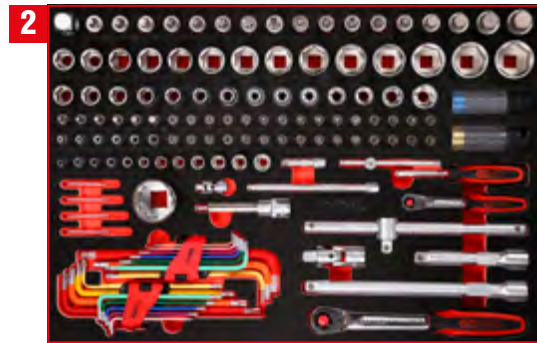

P10 workshop tool trolley set with 284 tools for 6 drawers

810.6284

M

BUNDLE PRICE!

6 x M / 284 pcs

1.899,-^{EUR}

810.6284

Screwdriver set in foam insert

811.0027

For a detailed list of tools, see page 187

1/4" + 1/2" socket spanner set in foam insert

811.1137

For a detailed list of tools, see page 146

Screw spanner set in foam insert

811.0046

For a detailed list of tools, see page 206