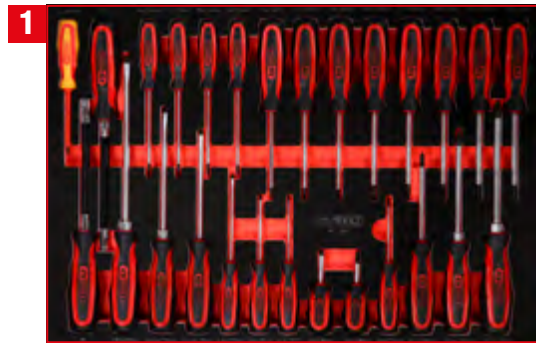

P10 workshop tool trolley set with 284 tools for 6 drawers

810.6284

M

BUNDLE PRICE!

6 x M / 284 pcs

1.899,-^{EUR}

810.6284

Screwdriver set in foam insert

811.0027

For a detailed list of tools, see page 187

1/4" + 1/2" socket spanner set in foam insert

811.1137

For a detailed list of tools, see page 146

Screw spanner set in foam insert

811.0046

For a detailed list of tools, see page 206