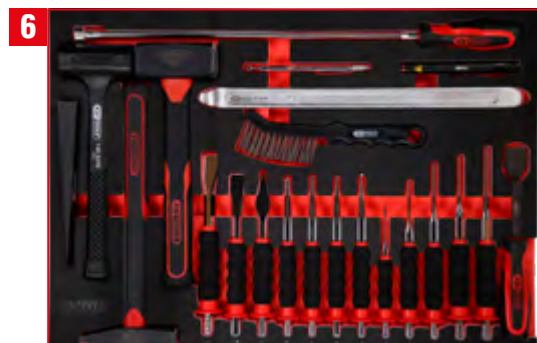

811.0027

For a detailed list of tools, see page 187

1/4" + 1/2" socket spanner set in foam insert

811.1137

For a detailed list of tools, see page 146

Screw spanner set in foam insert

811.0046

For a detailed list of tools, see page 206

Screw spanner set in foam insert

811.1024

For a detailed list of tools, see page 201

Pliers and file set in foam insert

811.0019

For a detailed list of tools, see page 226

Hammer and chisel set in foam insert