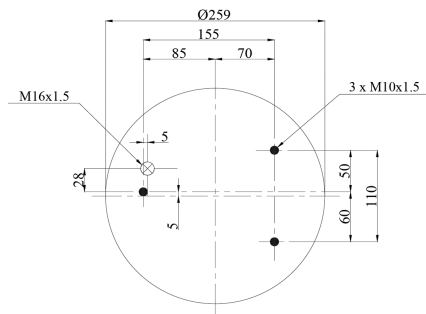

Vibracoustic CVAir Springs

RML 7947 C4

●
bolt or stud

○
hole

⊗
threaded hole

⊗
combinations stud

⊗
air inlet

RML 7947 C4

Cross References	
Contitech	836MBK4
Firestone	W01 M58 8705
Firestone	1T17AR-4.5
Phoenix	1 DF 25-14

RML 7947 C4

OEM Part Number	
Granning	17060
VDL (Bus)	0377498