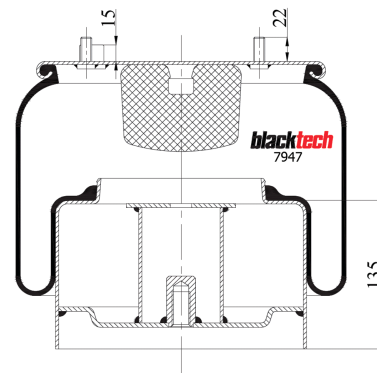

Vibracoustic CVAir Springs

RML 7947 C4

●
bolt or stud

○
hole

⊗
threaded hole

⊗
combinations stud

⊗
air inlet

RML 7947 C4

Cross References	
Contitech	836MBK4
Firestone	W01 M58 8705
Firestone	1T17AR-4.5
Phoenix	1 DF 25-14

RML 7947 C4

OEM Part Number	
Granning	17060
VDL (Bus)	0377498